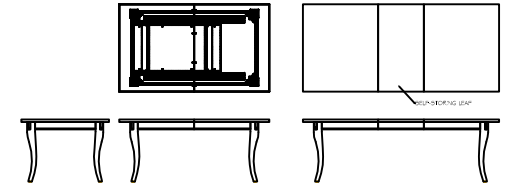

Lorts- Table program

Tapered Leg

7242-Dining Table- 42W X 42D X 30H

7272-Dining Table- 72W X 38D X 30H

7284-Dining Table- 84W X 40D X 30H

7296-Dining Table- 96W X 42D X 30H

7272L-Dining Table- 72W X 42D X 30H, W/22" Leaf

French Leg

7342-Dining Table- 42W X 42D X 30H

7372-Dining Table- 72W X 38D X 30H

7384-Dining Table- 84W X 40D X 30H

7396-Dining Table- 96W X 42D X 30H

7372L-Dining Table- 72W X 42D X 30H, W/22" Leaf

Spool Leg

7442-Dining Table- 42W X 42D X 30H

7472-Dining Table- 72W X 38D X 30H

7484-Dining Table- 84W X 40D X 30H

7496-Dining Table- 96W X 42D X 30H

7472L-Dining Table- 72W X 42D X 30H, W/22" Leaf

Traditional Leg

7542-Dining Table- 42W X 42D X 30H

7572-Dining Table- 72W X 38D X 30H

7584-Dining Table- 84W X 40D X 30H

7596-Dining Table- 96W X 42D X 30H

7572L-Dining Table- 72W X 42D X 30H, W/22" Leaf

Lorts- Round table program with leaf

<p>Tapered Leg</p> 	 <p>7248L-Dining Table- 48 ROUND X 30H_W/22" LEAF</p>	 <p>7254L-Dining Table- 54 ROUND X 30H_W/22" LEAF</p>	 <p>7260L-Dining Table- 60 ROUND X 30H_W/22" LEAF</p>
<p>French Leg</p> 	 <p>7348L-Dining Table- 48 ROUND X 30H_W/22" LEAF</p>	 <p>7354L-Dining Table- 54 ROUND X 30H_W/22" LEAF</p>	 <p>7360L-Dining Table- 60 ROUND X 30H_W/22" LEAF</p>
<p>Spool Leg</p> 	 <p>7448L-Dining Table- 48 ROUND X 30H_W/22" LEAF</p>	 <p>7454L-Dining Table- 54 ROUND X 30H_W/22" LEAF</p>	 <p>7460L-Dining Table- 60 ROUND X 30H_W/22" LEAF</p>
<p>Traditional Leg</p> 	 <p>7548L-Dining Table- 48 ROUND X 30H_W/22" LEAF</p>	 <p>7554L-Dining Table- 54 ROUND X 30H_W/22" LEAF</p>	 <p>7560L-Dining Table- 60 ROUND X 30H_W/22" LEAF</p>