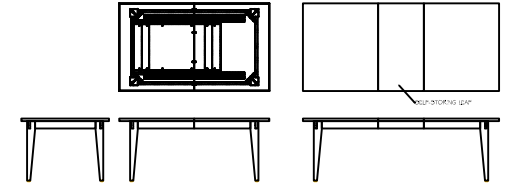

Lorts- Table program

Tapered Leg

7242-Dining Table- 42W X 42D X 30H

7272-Dining Table- 72W X 38D X 30H

7284-Dining Table- 84W X 40D X 30H

7296-Dining Table- 96W X 42D X 30H

7272L-Dining Table- 72W X 42D X 30H, W/22" Leaf

French Leg

7342-Dining Table- 42W X 42D X 30H

7372-Dining Table- 72W X 38D X 30H

7384-Dining Table- 84W X 40D X 30H

7396-Dining Table- 96W X 42D X 30H

7372L-Dining Table- 72W X 42D X 30H, W/22" Leaf

Spool Leg

7442-Dining Table- 42W X 42D X 30H

7472-Dining Table- 72W X 38D X 30H

7484-Dining Table- 84W X 40D X 30H

7496-Dining Table- 96W X 42D X 30H

7472L-Dining Table- 72W X 42D X 30H, W/22" Leaf

Traditional Leg

7542-Dining Table- 42W X 42D X 30H