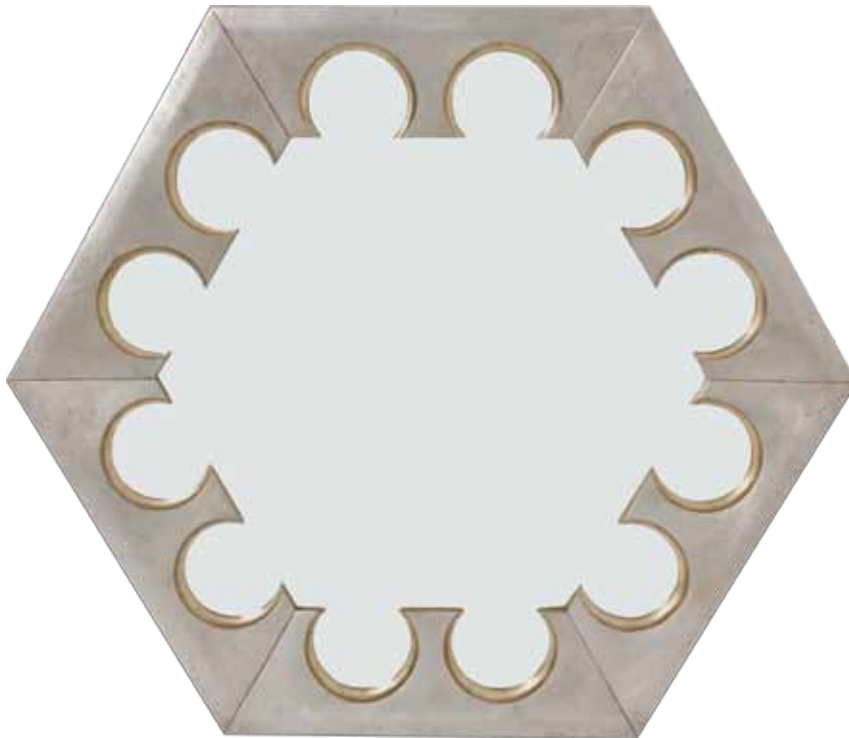

LORTS
SINCE 1966

1471

MIRROR

W 40" x D 1 3/4" x H 34 5/8"

Frame W 8 11/16"

AF ANY LORTS FINISH **C** CUSTOMIZABLE