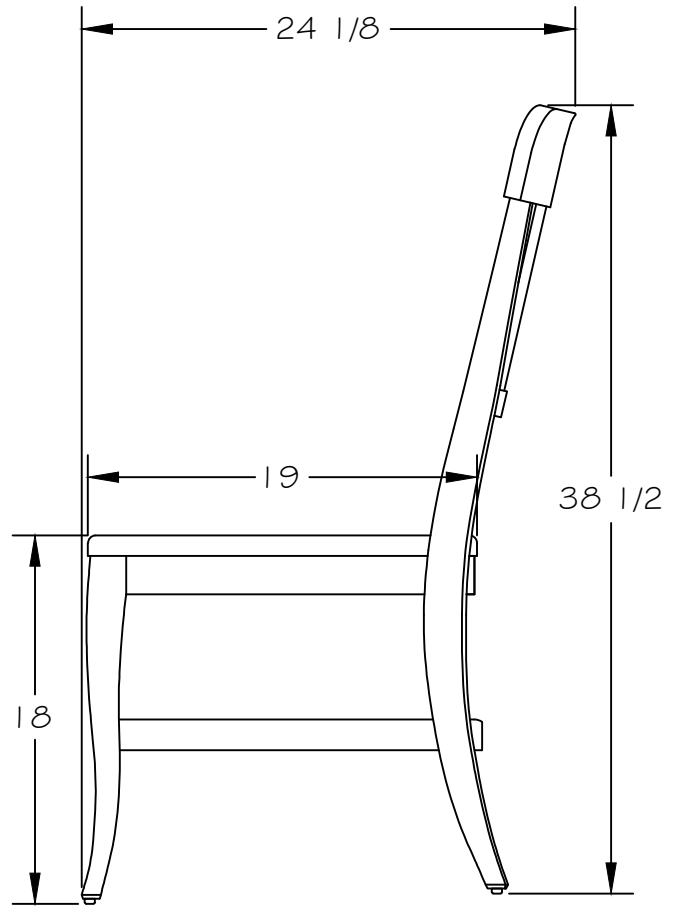

CONTOURED
WOOD SEAT

9427 SIDE CHAIR

LORTS
SINCE 1966