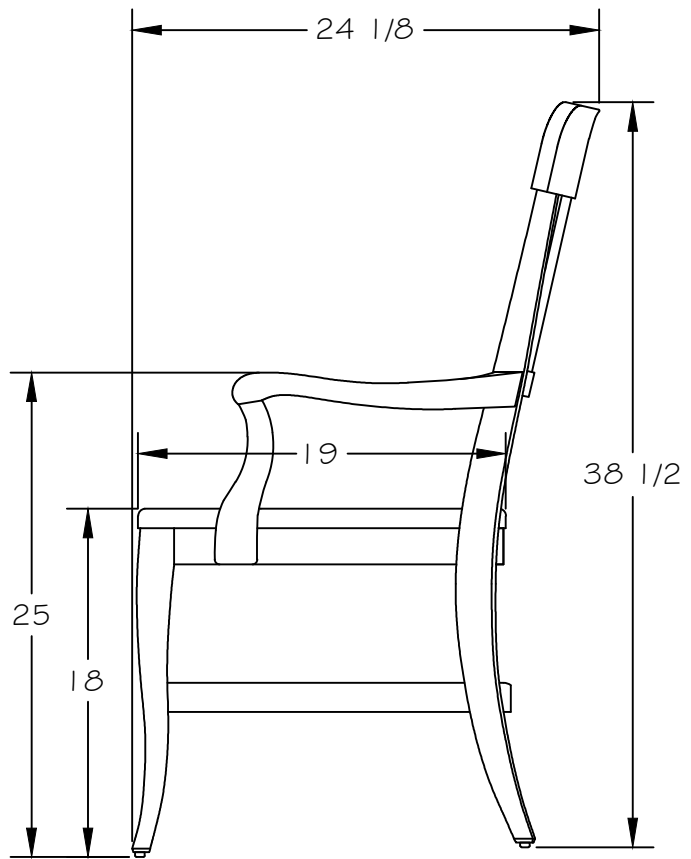

CONTOURED
WOOD SEAT

9426 ARM CHAIR

LORTS
SINCE 1966