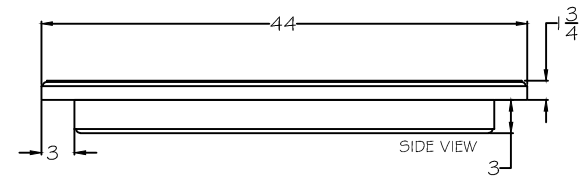

TOP VIEW

FRONT VIEW

SIDE VIEW

OPEN WITH 24" LEAF

7187-Top
LORTS
SINCE 1966