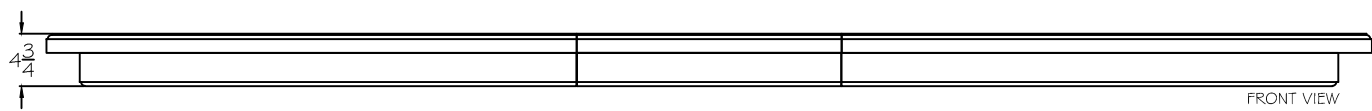

TOP VIEW

FRONT VIEW

SIDE VIEW

OPEN WITH 24" LEAF

7187-Top
LORTS
SINCE 1966