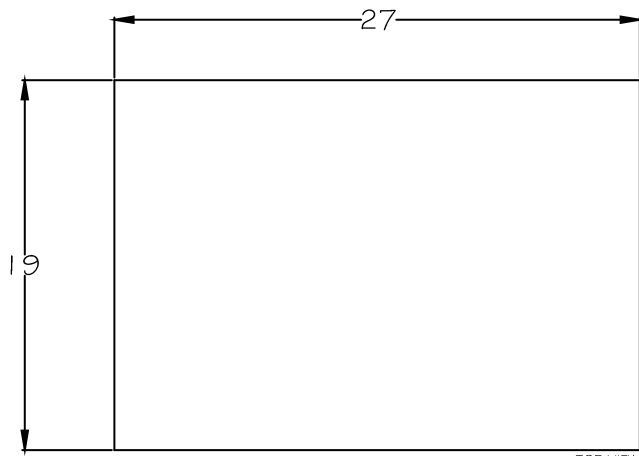

ISOMETRIC VIEW

TOP VIEW

FRONT VIEW

SIDE VIEW

527- LAMP TABLE

LORTS