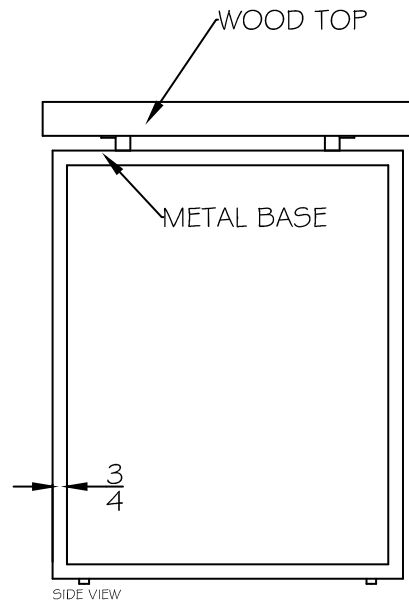

ISOMETRIC VIEW

TOP VIEW

FRONT VIEW

SIDE VIEW

527- LAMP TABLE

LORTS