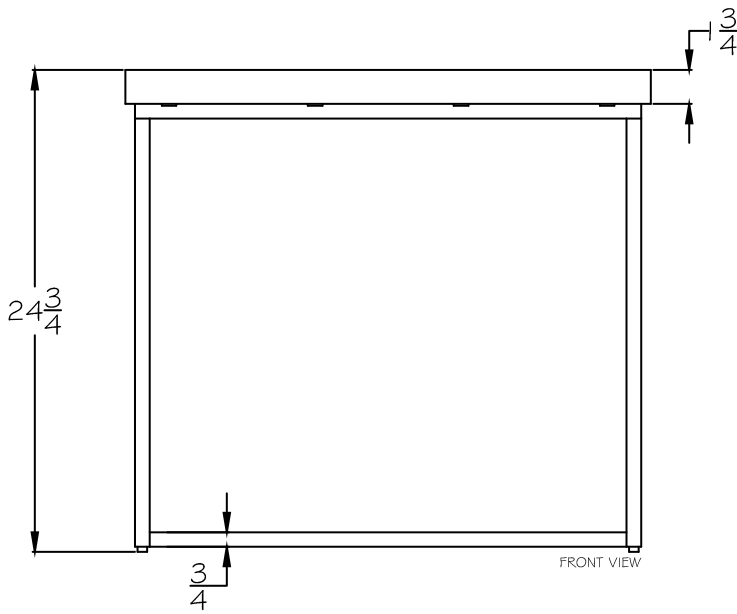

ISOMETRIC VIEW

TOP VIEW

FRONT VIEW

SIDE VIEW

527- LAMP TABLE

LORTS