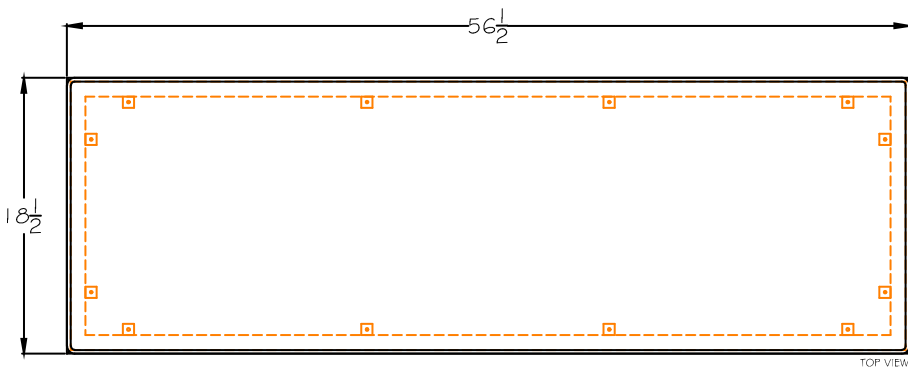

ISOMETRIC VIEW

TOP VIEW

FRONT VIEW

SIDE VIEW

524- BENCH
ORIS