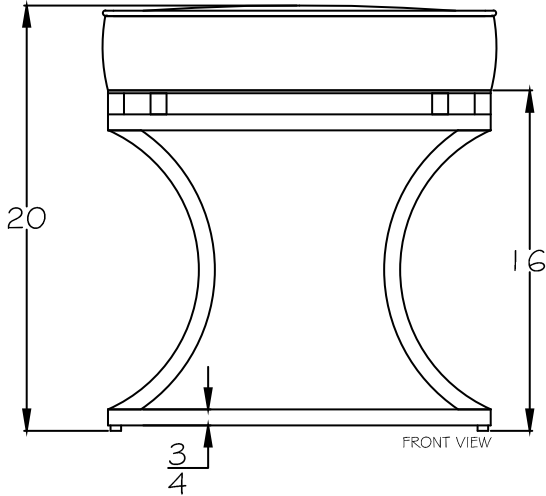

ISOMETRIC VIEW

TOP VIEW

FRONT VIEW

SIDE VIEW

520- BENCH
LORTS