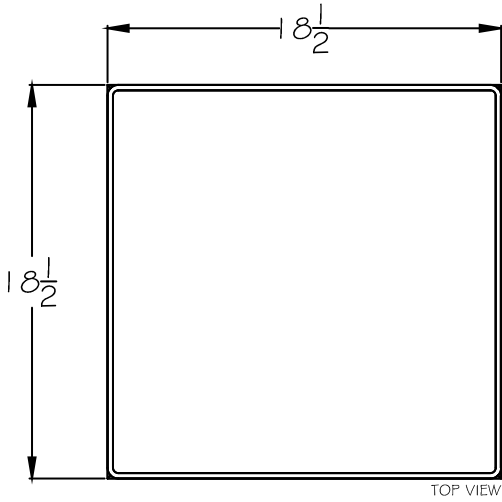

ISOMETRIC VIEW

TOP VIEW

FRONT VIEW

SIDE VIEW

520- BENCH
LORTS