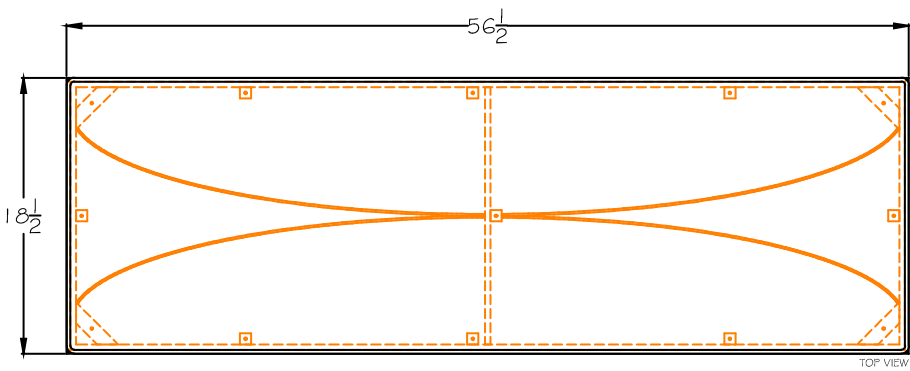

ISOMETRIC VIEW

TOP VIEW

FRONT VIEW

SIDE VIEW

516- BENCH
LORIS