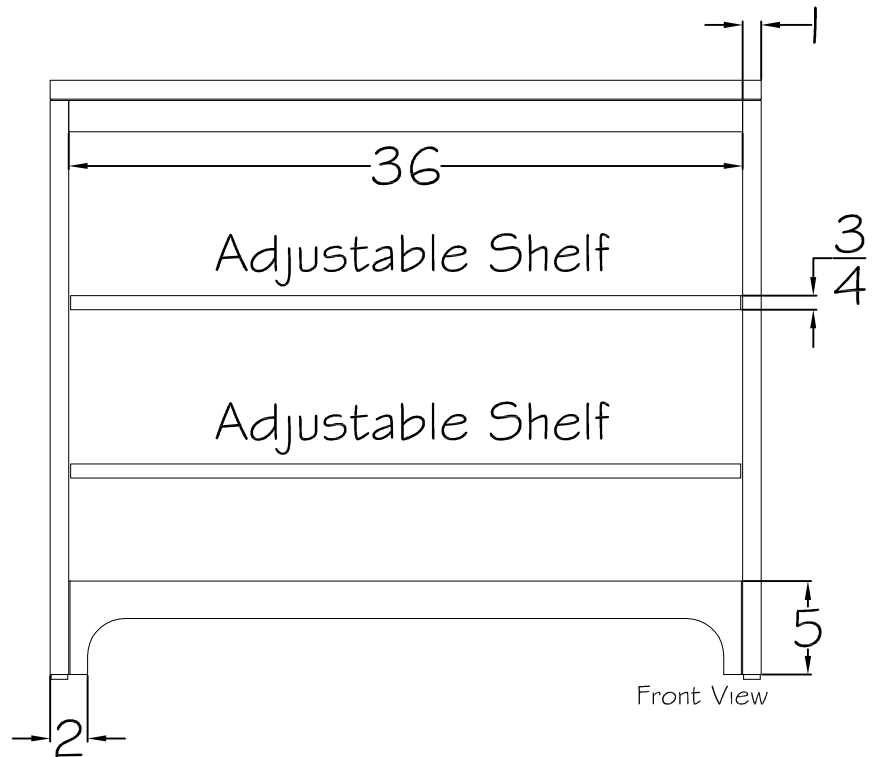

Top View

Side View

Front View

4316-Chest with 2 Shelves

LORTS
SINCE 1966