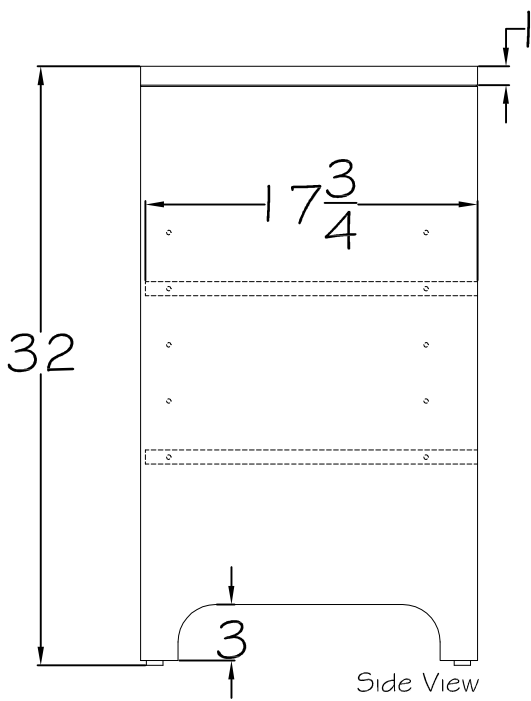

Top View

Side View

Front View

4316-Chest with 2 Shelves

LORTS
SINCE 1966