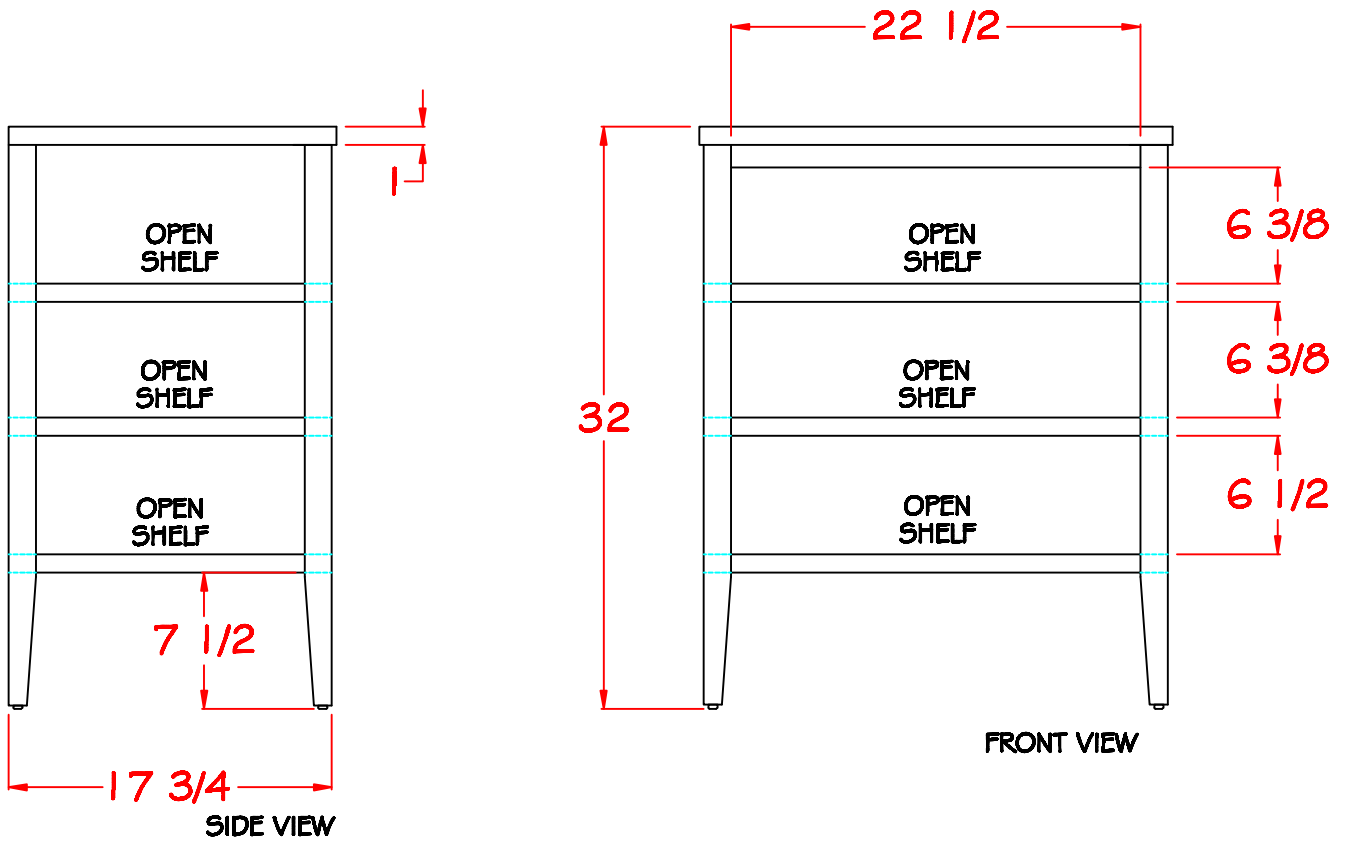

TOP VIEW

SIDE VIEW

FRONT VIEW

4284 - 3 SHELVES

LORTS
SINCE 1966