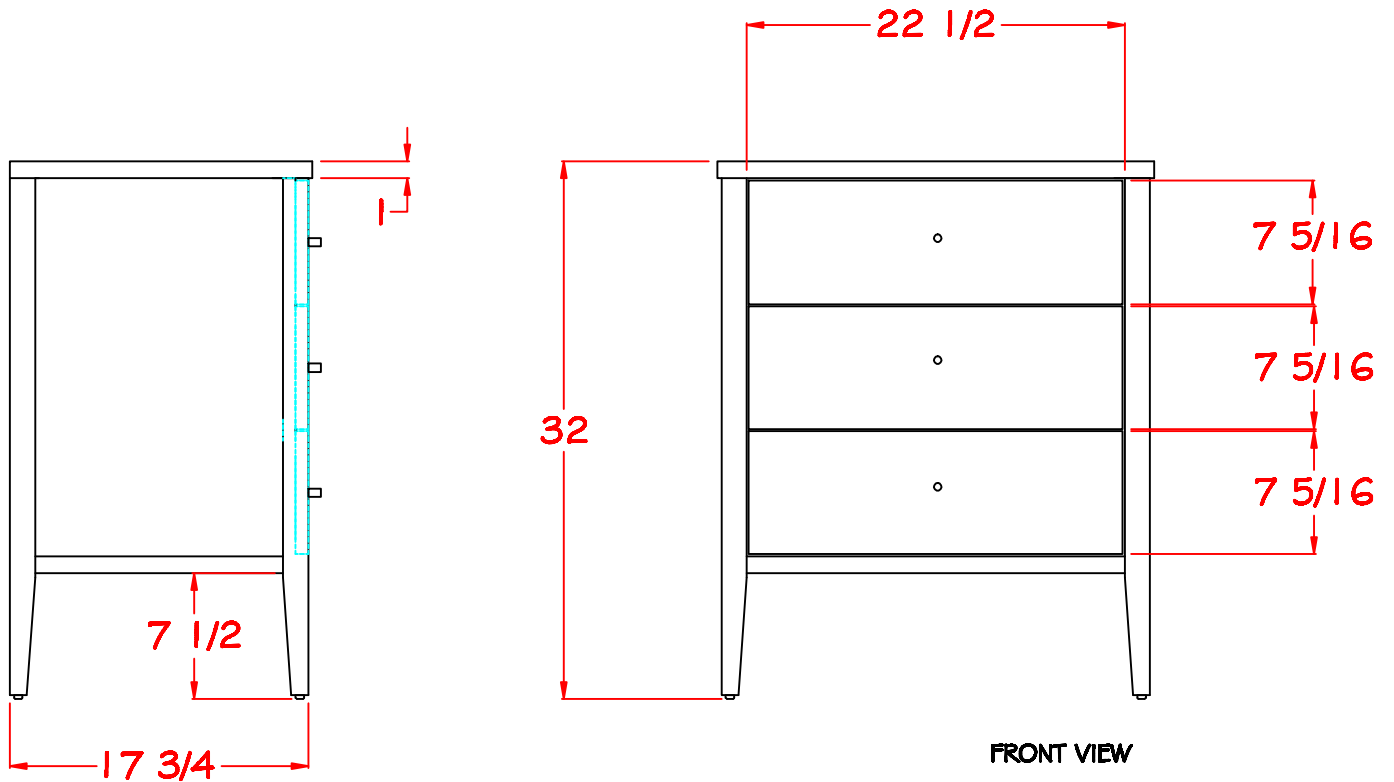

TOP VIEW

FRONT VIEW

SIDE VIEW

4283 - 3 DRAWER NIGHTSTAND

LORTS
SINCE 1966