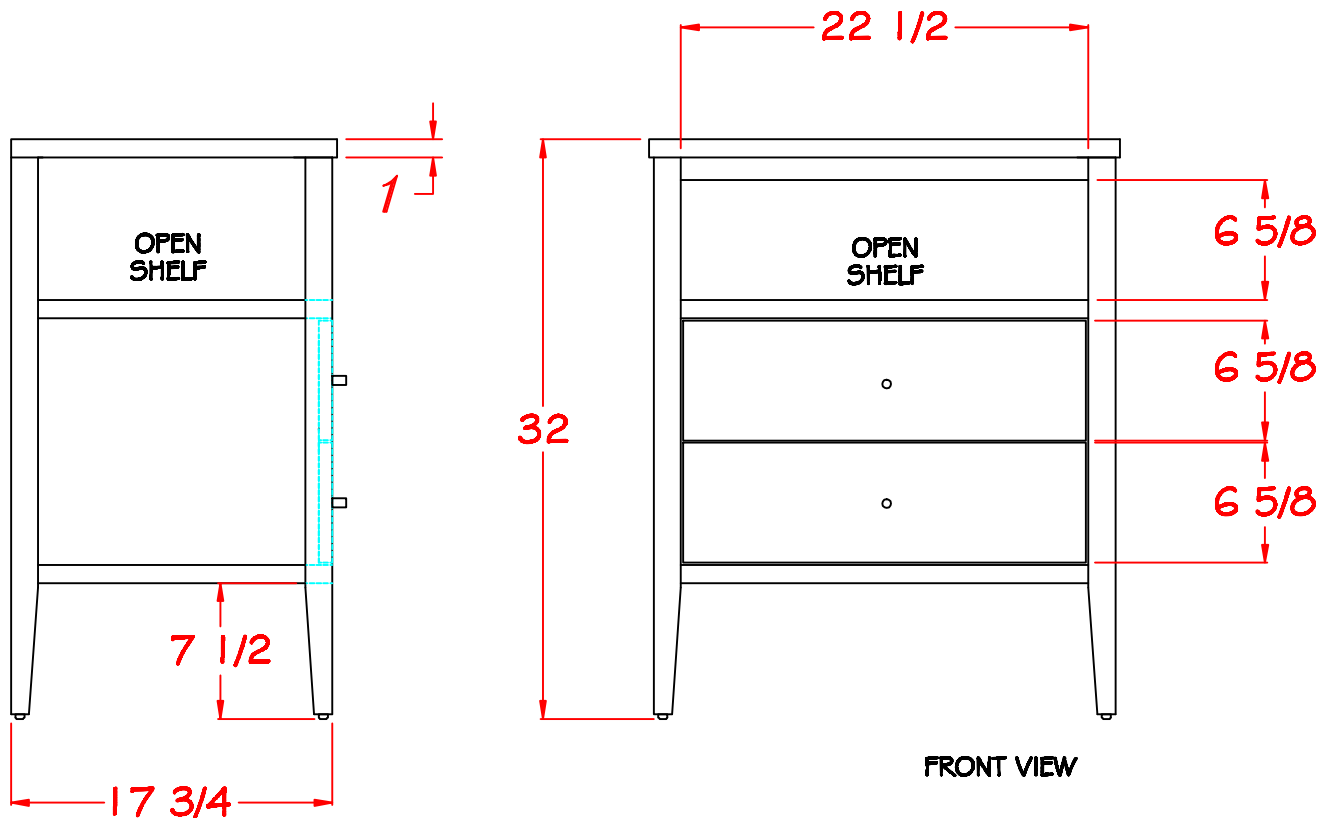

TOP VIEW

FRONT VIEW

SIDE VIEW

4282 - 1 SHELF  
2 BOTTOM DRAWERS