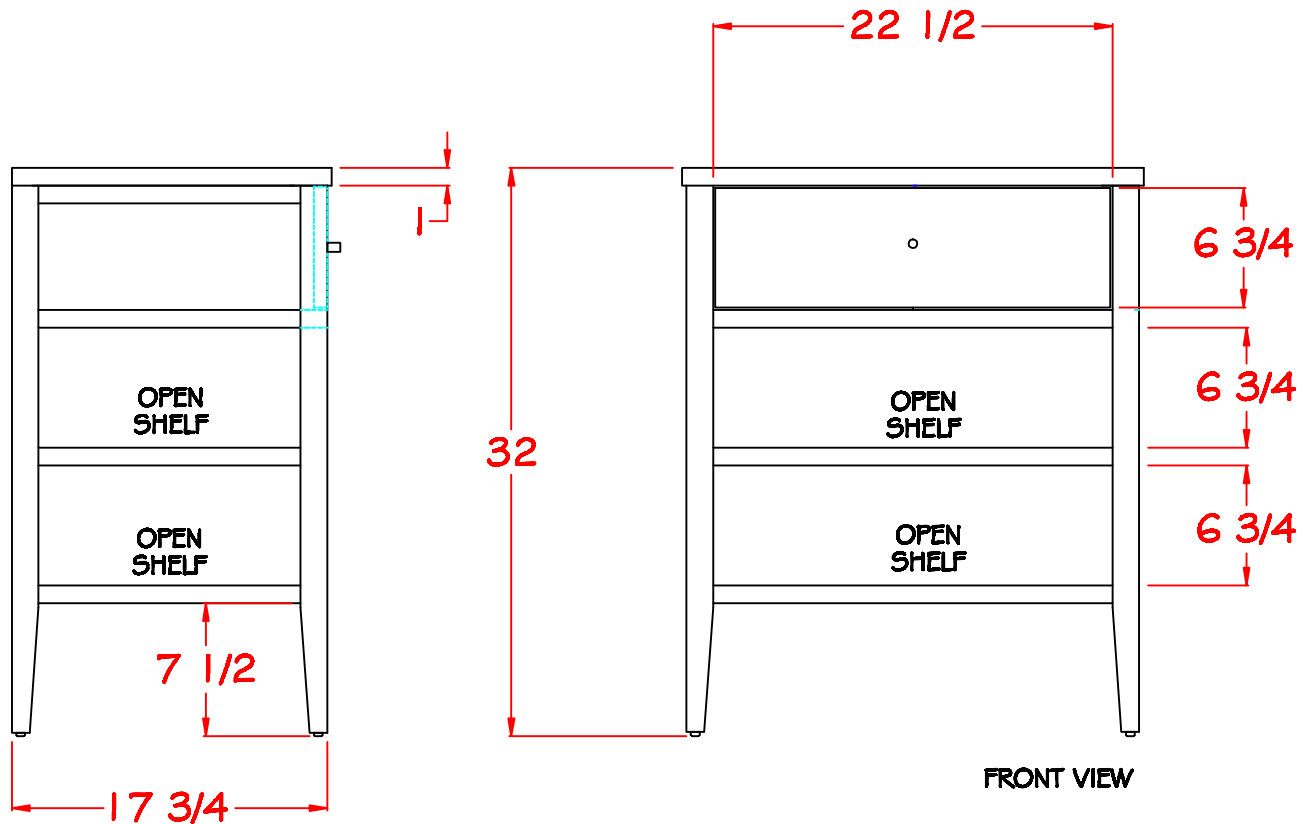

TOP VIEW

SIDE VIEW

FRONT VIEW

4281 - 1 TOP DRAWER  
2 BOTTOM SHELVES

**LORTS**  
SINCE 1966