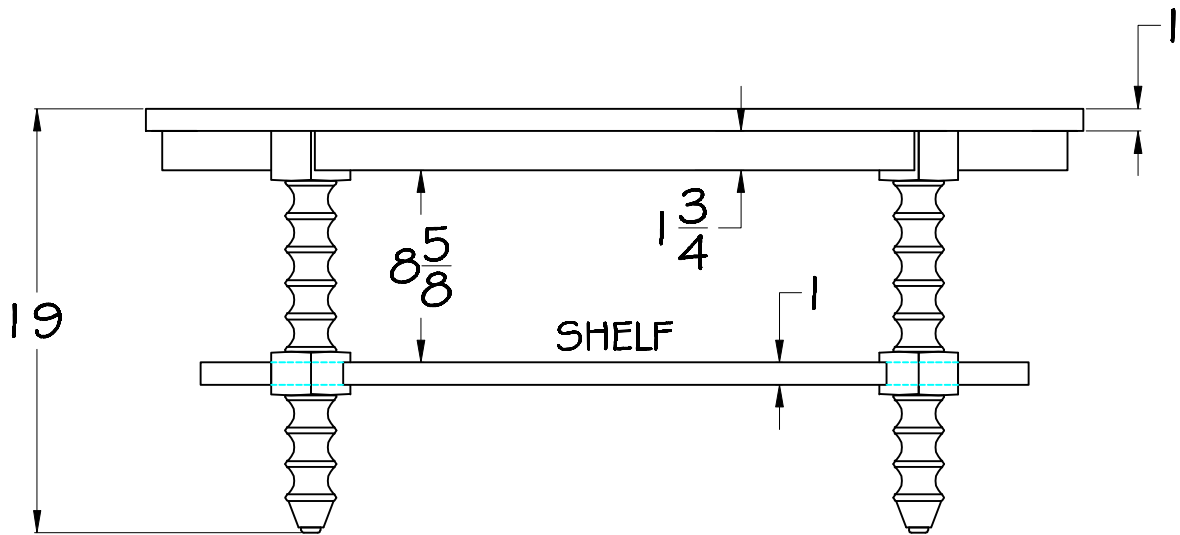

TOP VIEW

FRONT VIEW

# 3842R-COCKTAIL TABLE

**LORTS**  
 SINCE 1962