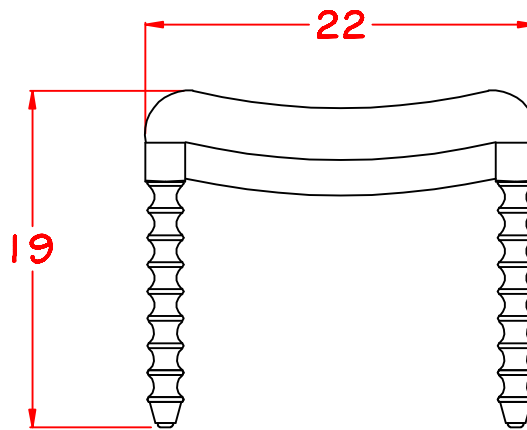

TOP

SIDE VIEW

FRONT VIEW

38 | 2-SPOOL LEG BENCH

LORTS
SINCE 1966