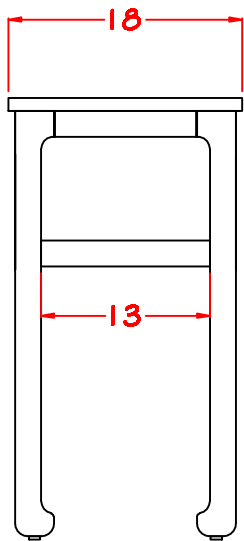

TOP VIEW

SIDE VIEW

FRONT VIEW

## 3788- CHOW LEG CONSOLE TABLE

**LORTS**  
SINCE 1968