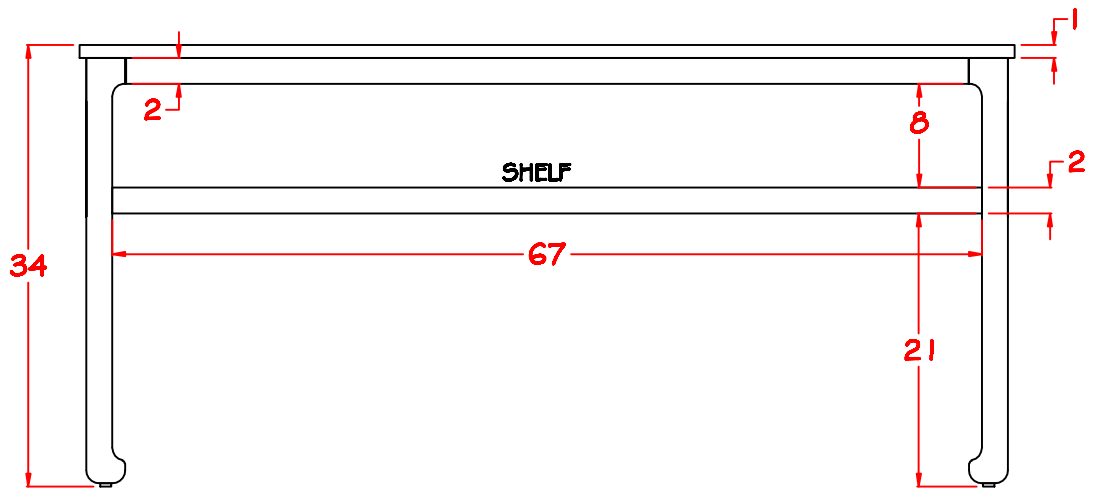

TOP VIEW

SIDE VIEW

FRONT VIEW

## 3788- CHOW LEG CONSOLE TABLE

**LORTS**  
SINCE 1968