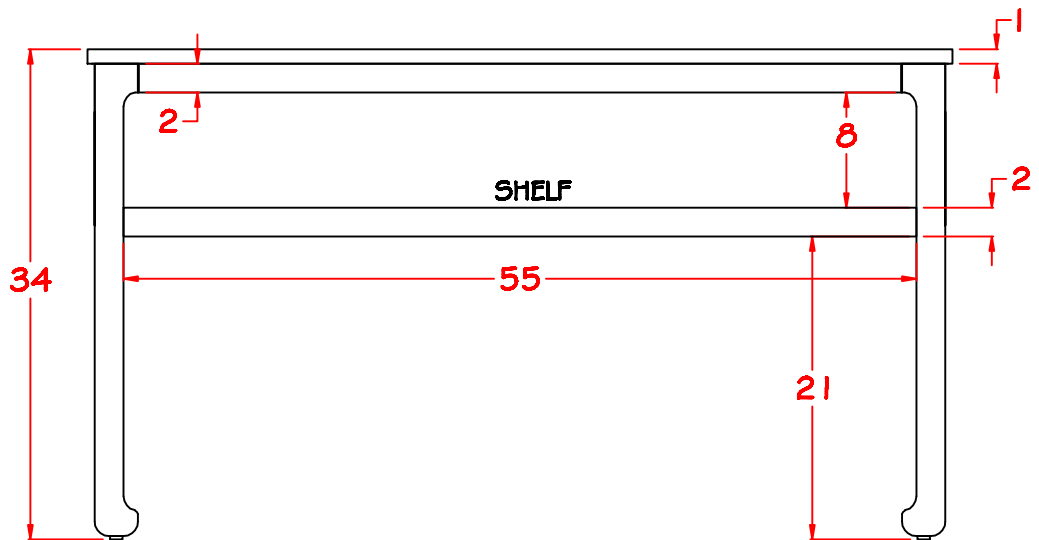

SIDE VIEW

FRONT VIEW

3787- CHOW LEG CONSOLE TABLE

LORTS
SINCE 1966